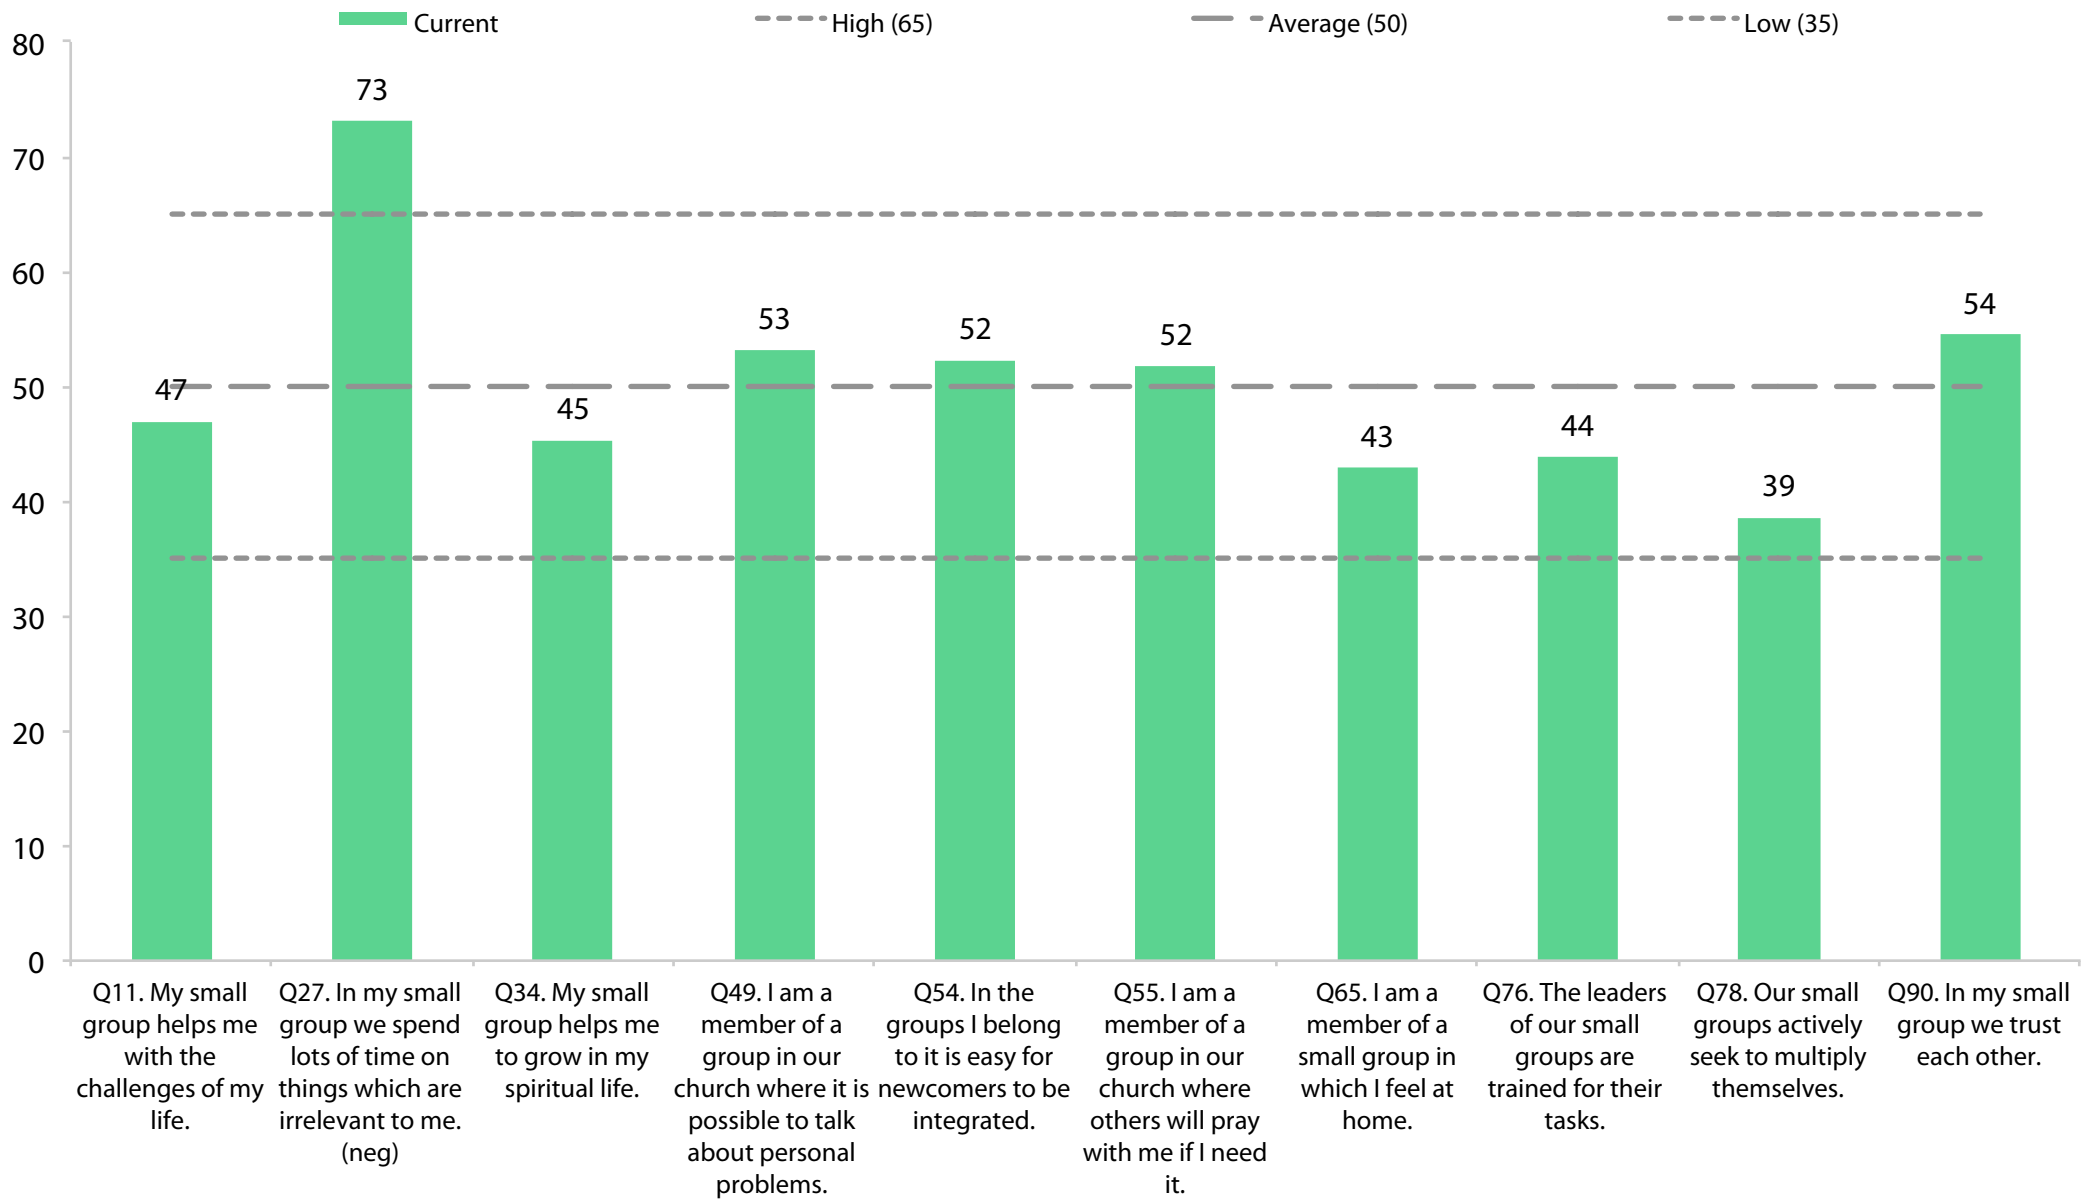

Holistic Small Groups Current Profile