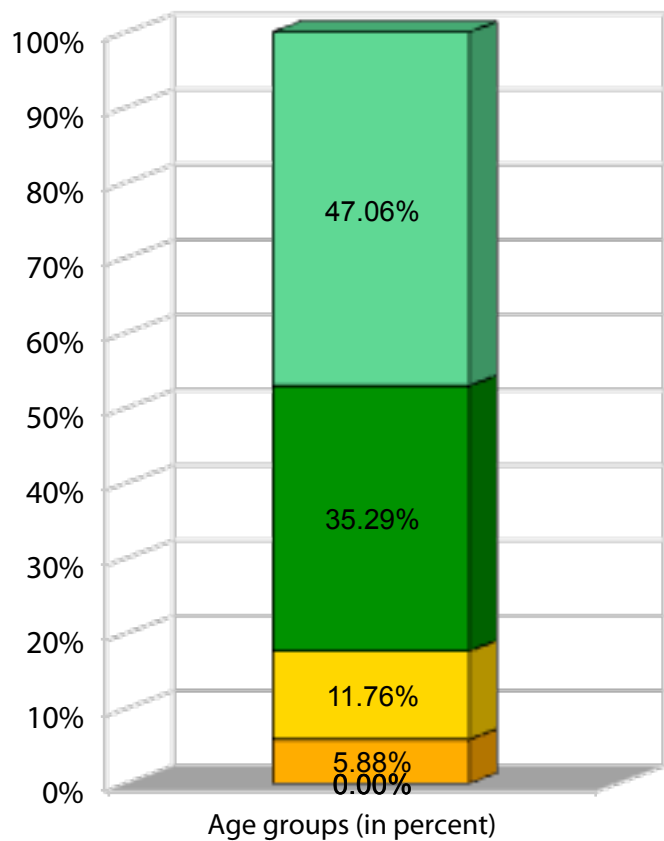

## AL1102 Mappleborough Green Holy Ascension

April 2023

Pastor for 4 years: Kate Mier

Profile	Date	Minimum Factor	Maximum Factor	Min-Max Difference	Average
5	Apr 2023	37.6 Passionate Spirituality	68.4 Gift-based Ministry	30.8	51.1
				Change 4 - 5	-8.9
4	Aug 2019	42.6 Passionate Spirituality	72.4 Gift-based Ministry	29.8	60.0
				Change 3 - 4	+2.5
3	Feb 2017	43.2 Passionate Spirituality	66.0 Loving Relationships	22.8	57.5
				Change 2 - 3	+1.9
2	Nov 2015	45.9 Passionate Spirituality	64.4 Gift-based Ministry	18.5	55.6

# Adult attendance growth

# Survey participants by age groups and gender

- 70+
- 61-70
- 51-60
- 41-50
- 31-40
- 21-30
- 20

- Female
- Male