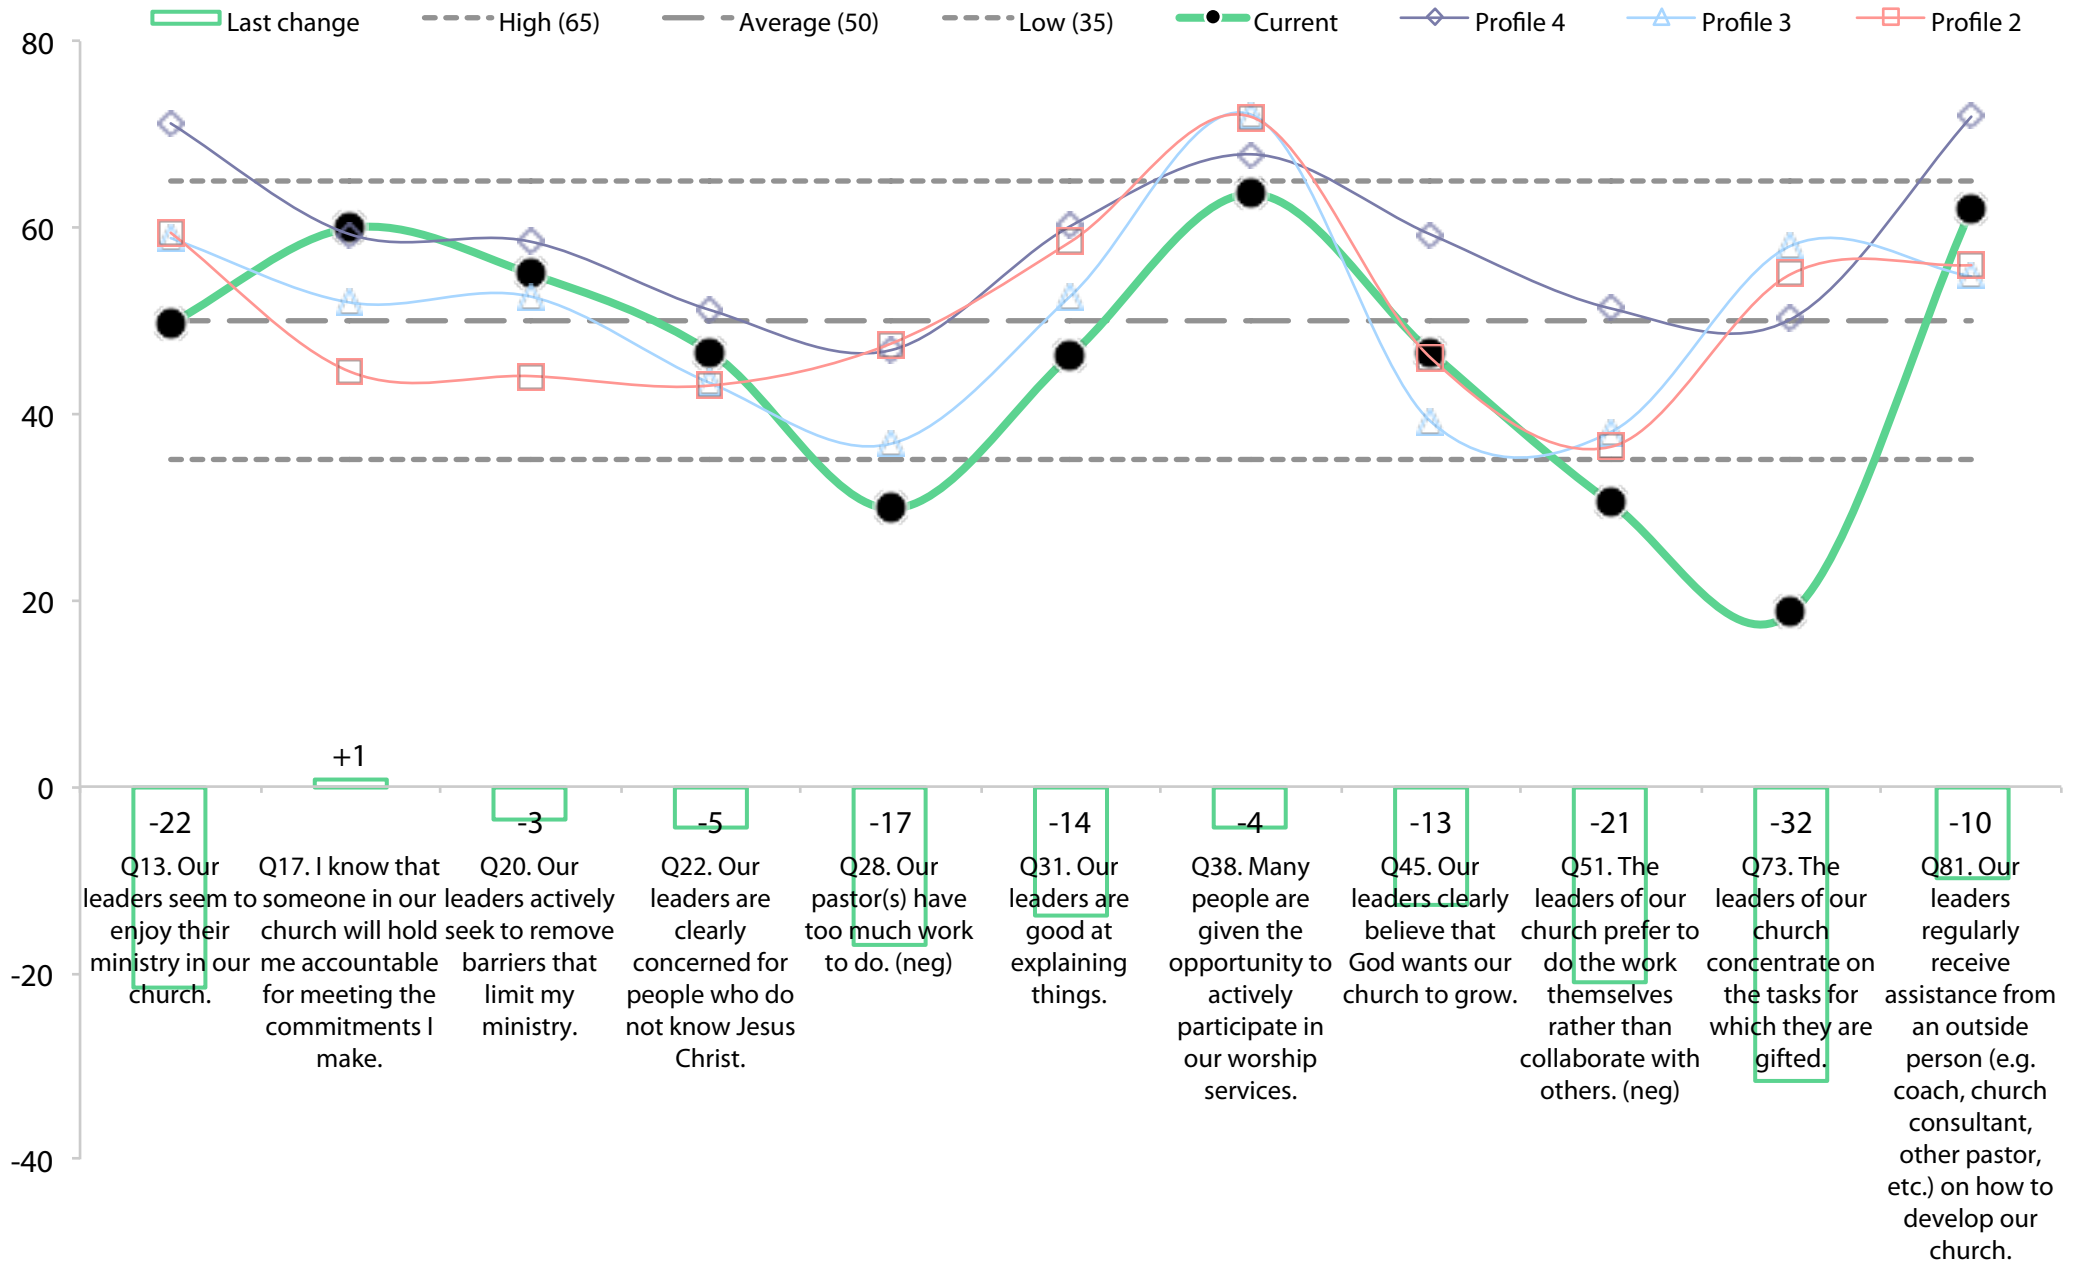

EL Dynamic progress