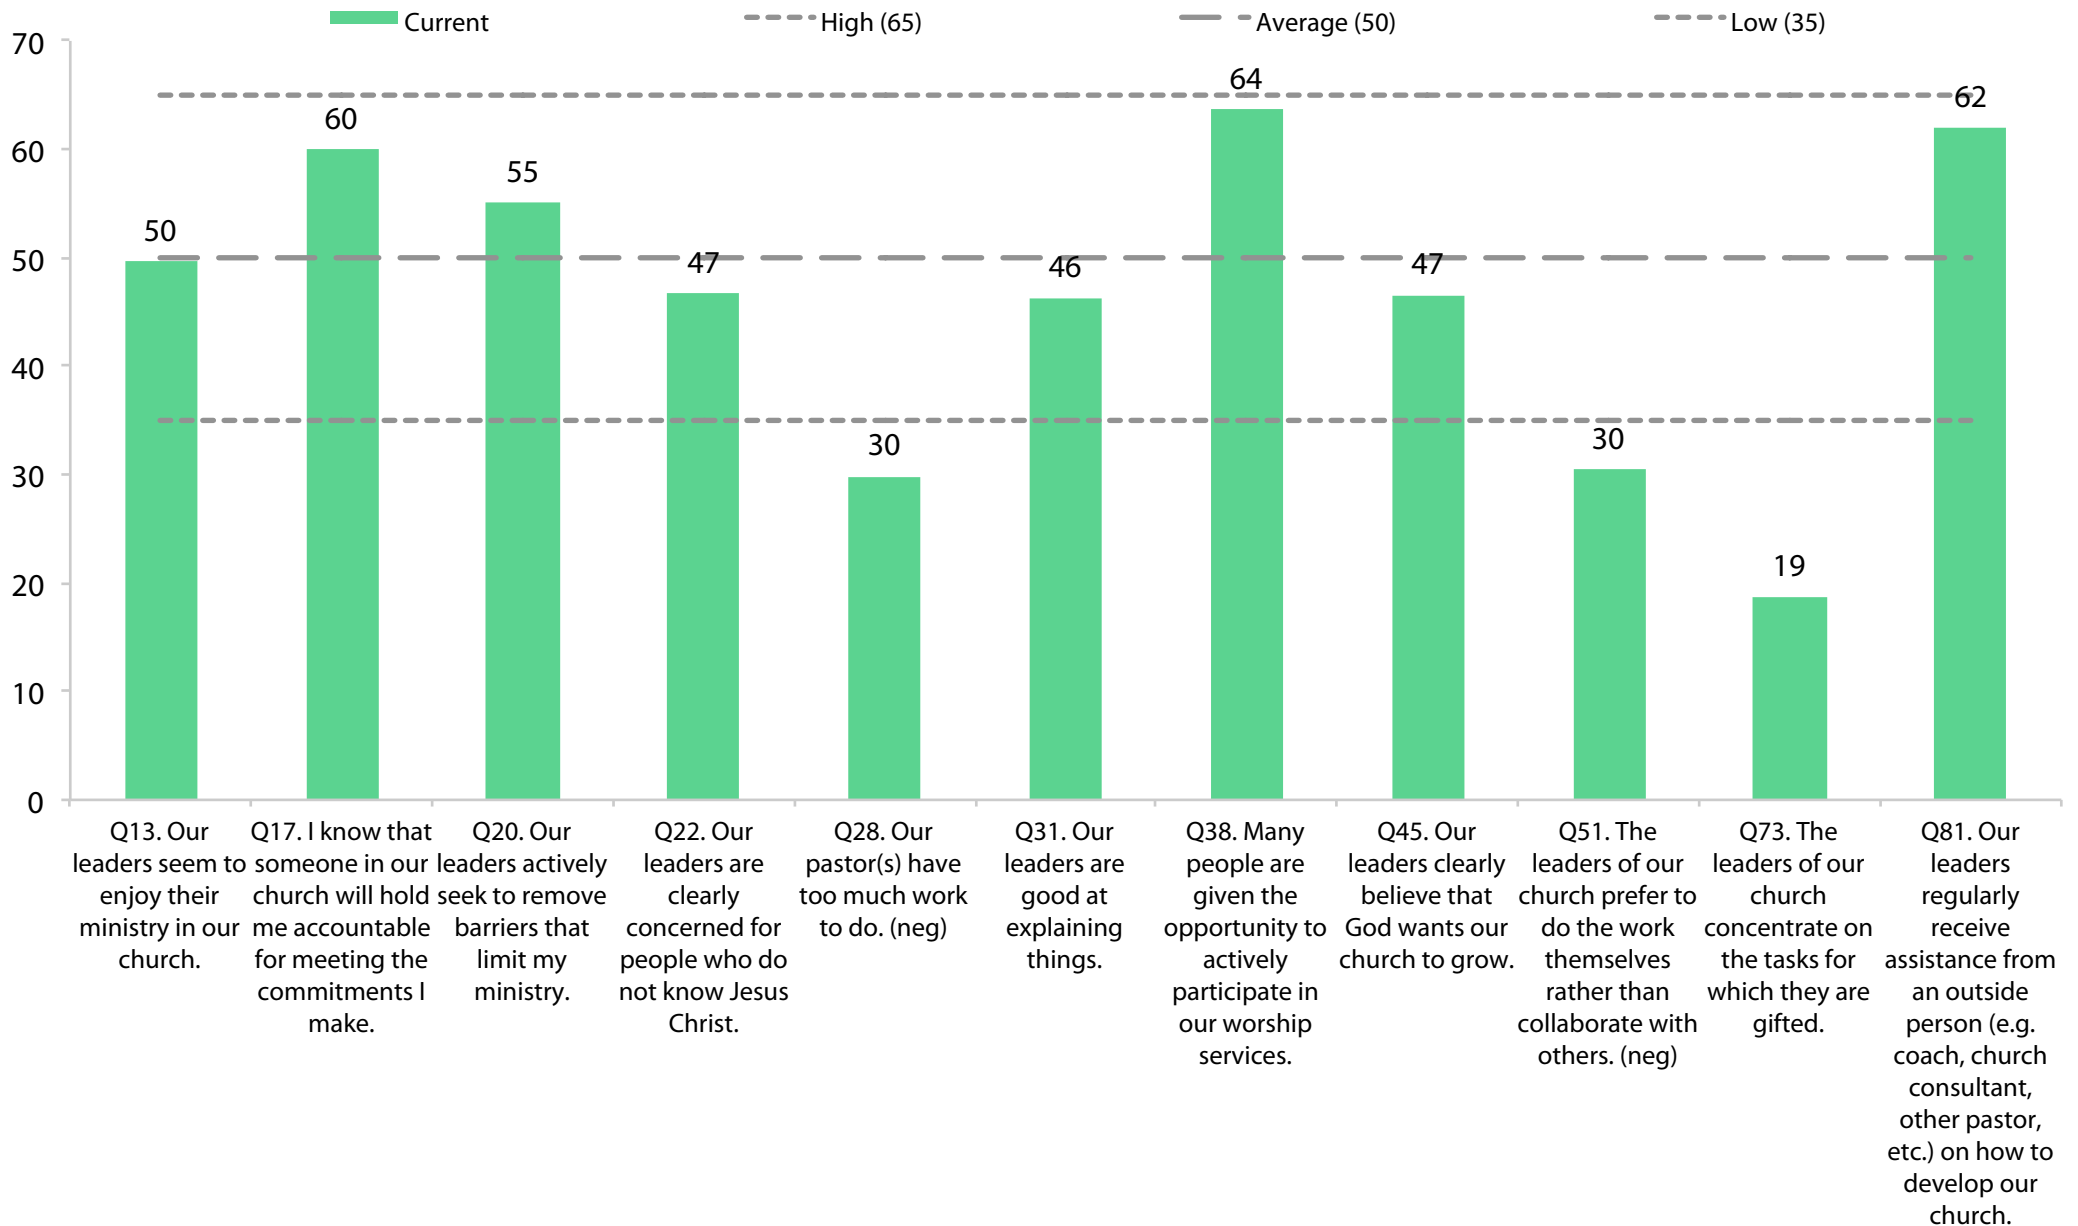

Empowering Leadership Current Profile