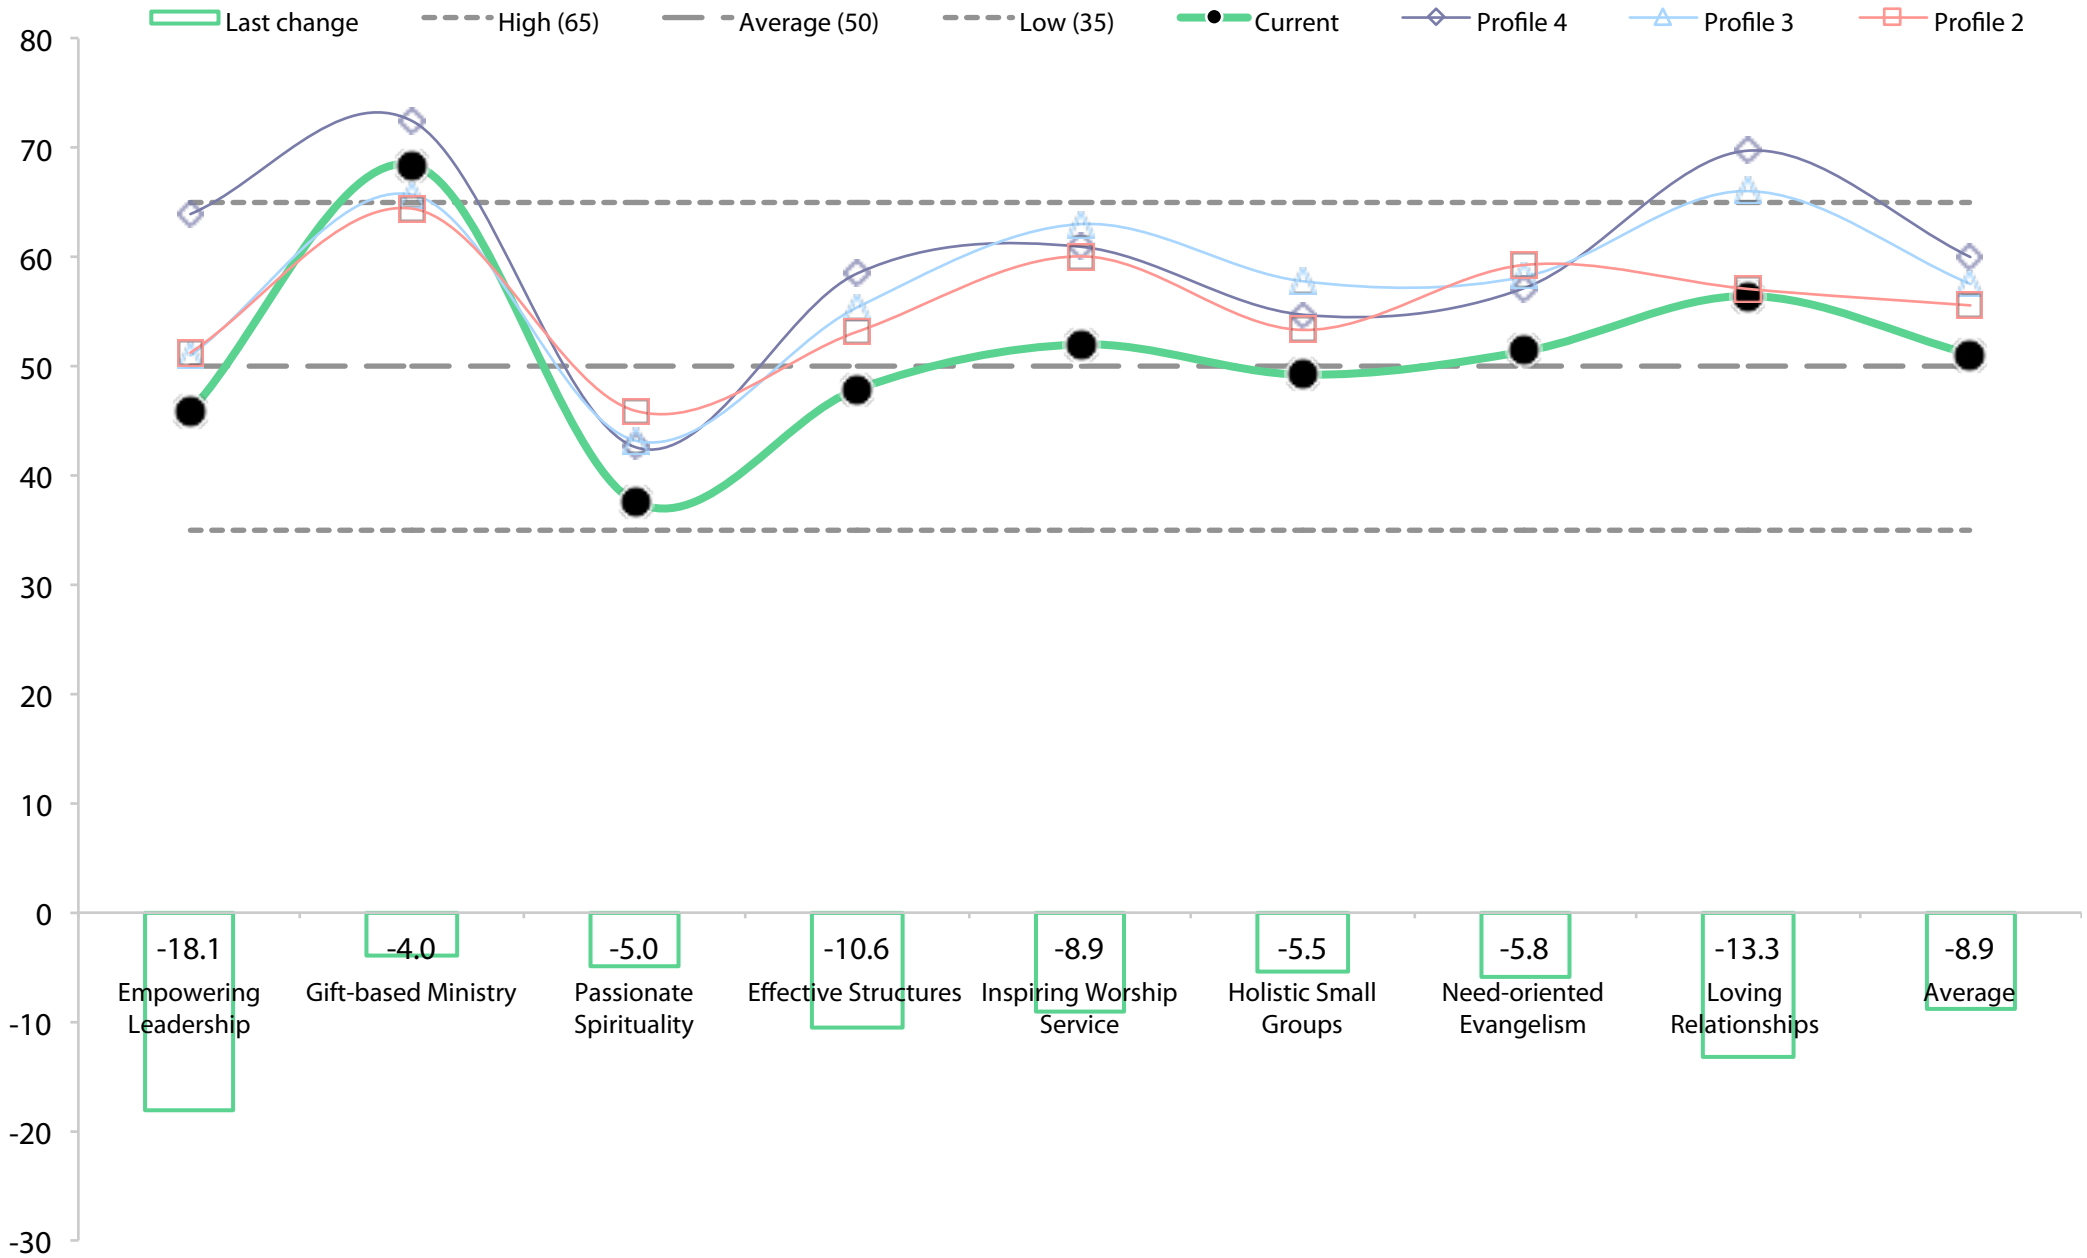

# Adult attendance growth

# Survey participants by age groups and gender

- 70+
- 61-70
- 51-60
- 41-50
- 31-40
- 21-30
- 20

- Female
- Male

# Dynamic progress