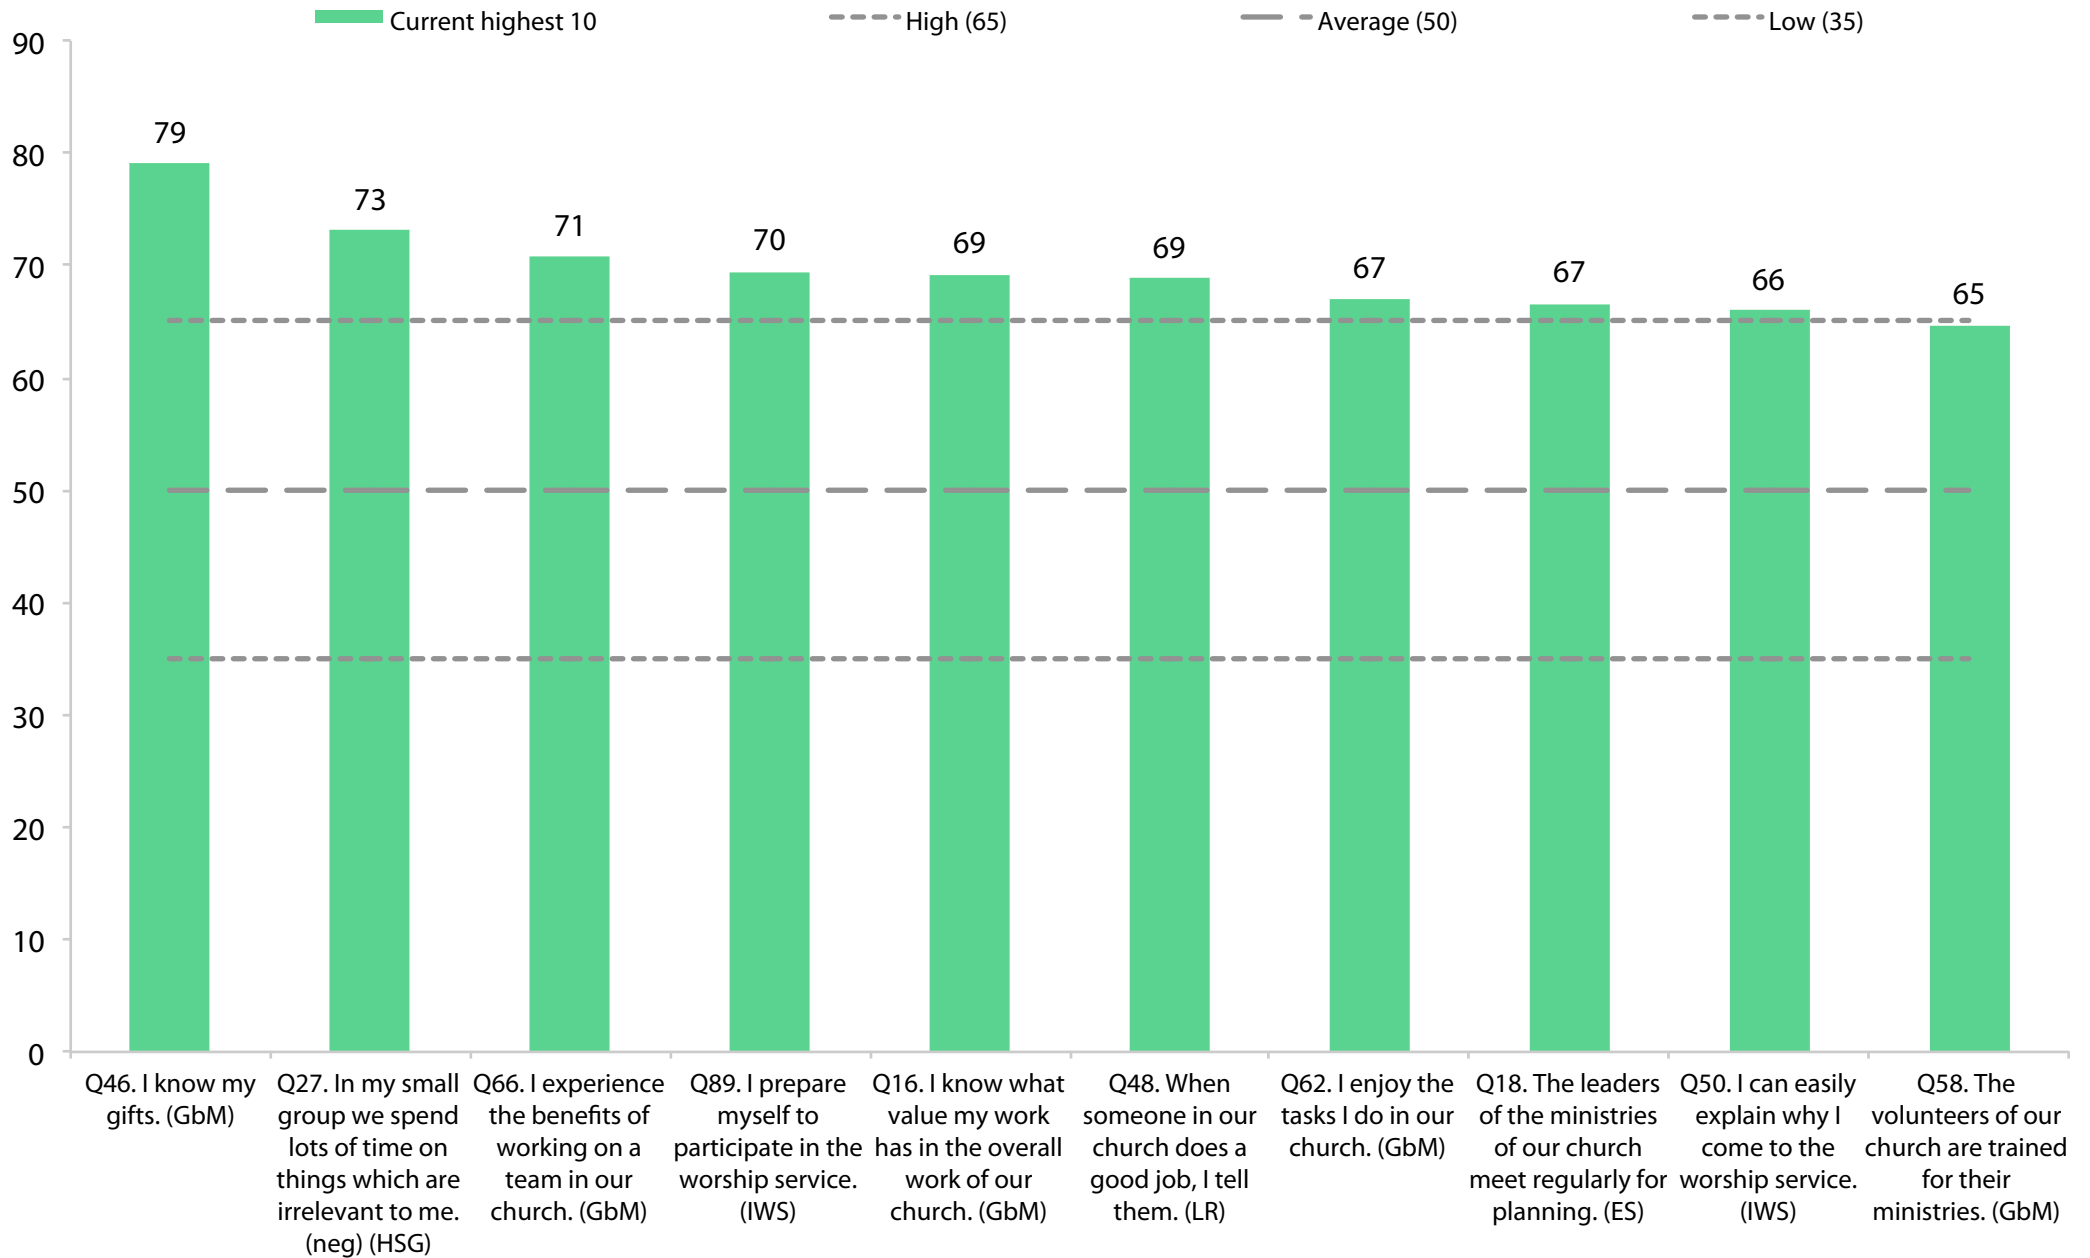

# NoE Dynamic progress

# Loving Relationships Current Profile

# Highest 10 changes from previous to current