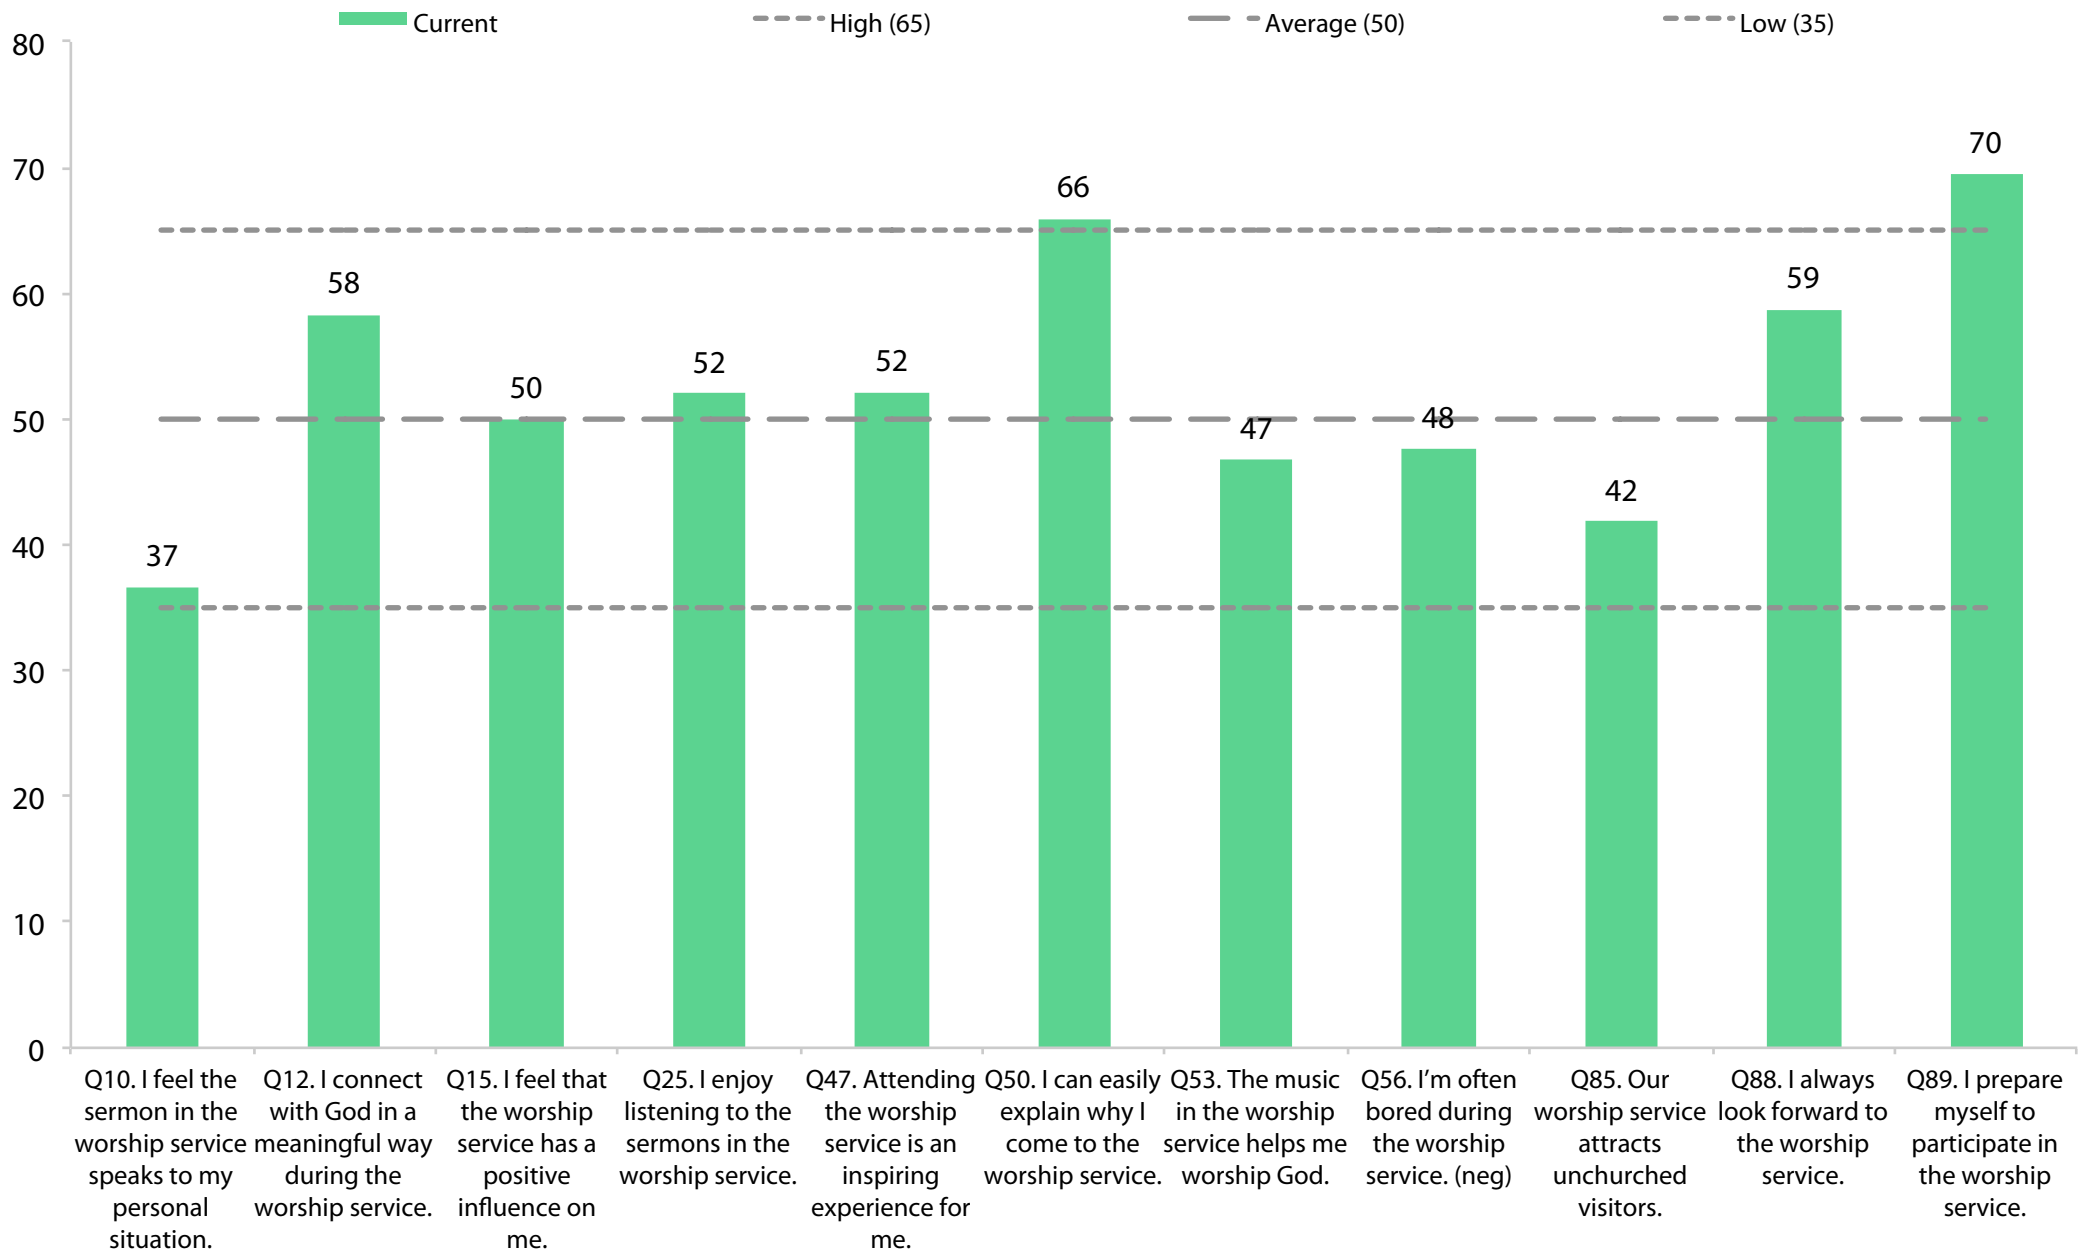

Inspiring Worship Service Current Profile